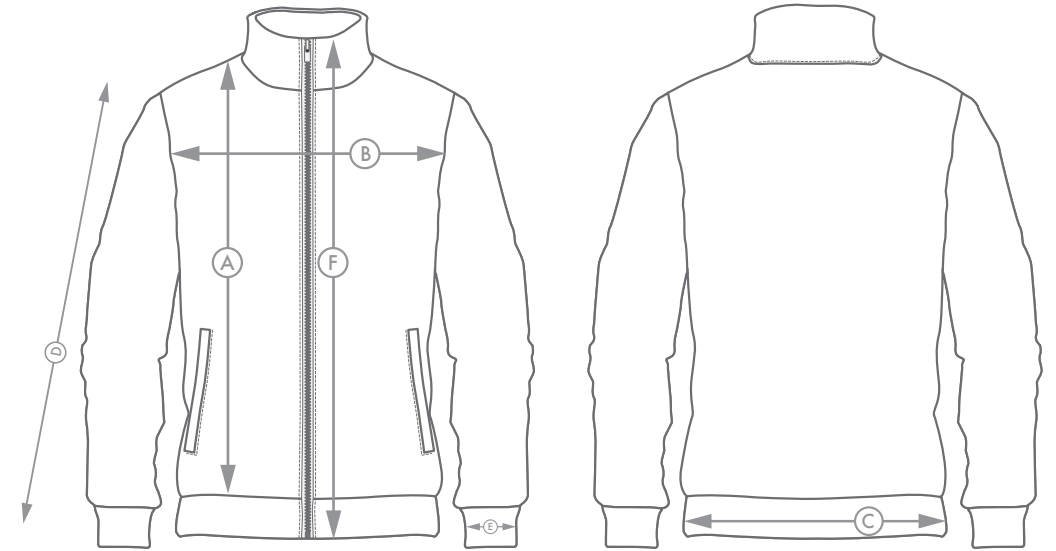

MEN'S WRESTLING FULL ZIP JACKETS

SIZE: UNIT = INCHES

	XS	S	M	L	XL	2XL	3XL	4XL	5XL
A FRONT LENGTH	26	27	28	29	30	31	32	33	34
B 1/2 CHEST WIDTH	18.5	19	21	23	24	26.5	28	29.5	31
C 1/2 HEM	14.5	15	17	19	20.5	23	25	27	29
D SLEEVE LENGTH	26	28.1	30	31.9	33.2	34.3	36	37.1	38.2
E 1/2 CUFF	3.2	3.3	3.5	3.7	3.9	4.1	4.3	4.5	4.7
F ZIPPER LENGTH	64	66.5	69	71.5	73.5	76	78.3	80.6	83.1

*THE MEASUREMENTS IN THE CHART ARE BASED ON MEASUREMENTS TAKEN FROM THE GARMENT,NOT THE BODY.

*FOR PURE MANUAL MEASUREMENT,THERE MAY BE A DEVIATION OF 1 INCH,WHICH BELONGS TO THE NORMAL RANGE.