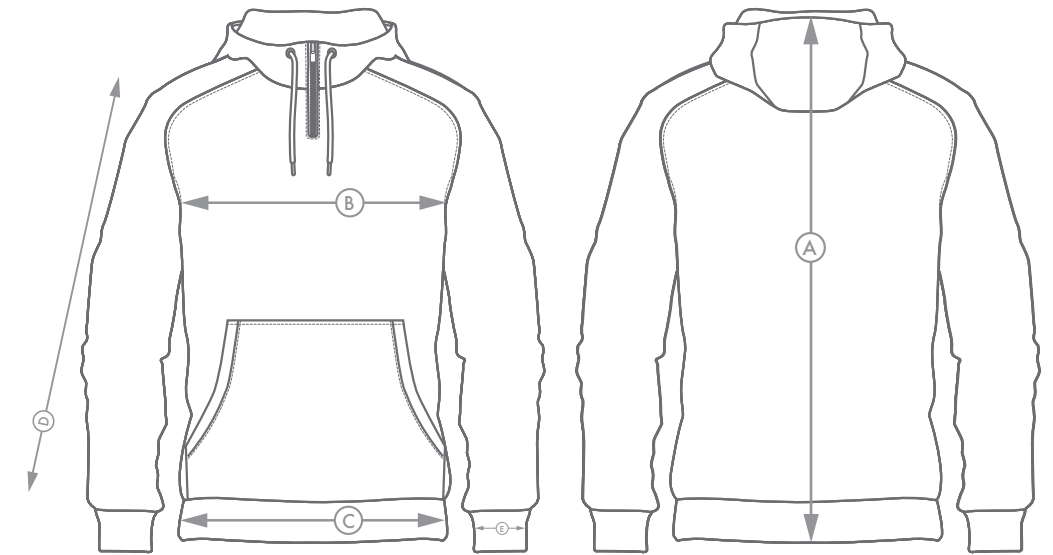

MEN'S WRESTLING 1/4 ZIPPER HOODIES

SIZE: UNIT = INCHES

		XS	S	M	L	XL	2XL	3XL	4XL	5XL	6XL	7XL	8XL
A	CENTRE BACK LENGTH	26.2	26.7	27.7	28.7	29.7	30.6	31.6	32.6	33.6	34.6	35.5	36.5
B	1/2 CHEST WIDTH	20.3	21.1	22.5	24	25.5	26.9	28.4	29.9	31.4	32.8	34.3	35.8
C	1/2 HEM	15.9	16.6	18.1	19.5	21	22.5	23.9	25.4	26.9	28.4	29.8	31.3
D	SLEEVE LENGTH	28.6	29.2	30.5	31.7	33	34.2	35.5	36.8	38	39.3	40.5	41.8
E	1/2 CUFF	3.5	3.7	3.9	4.2	4.4	4.6	4.9	5.1	5.4	5.6	5.9	6.1

*THE MEASUREMENTS IN THE CHART ARE BASED ON MEASUREMENTS TAKEN FROM THE GARMENT, NOT THE BODY.

*FOR PURE MANUAL MEASUREMENT, THERE MAY BE A DEVIATION OF 1 INCH, WHICH BELONGS TO THE NORMAL RANGE.