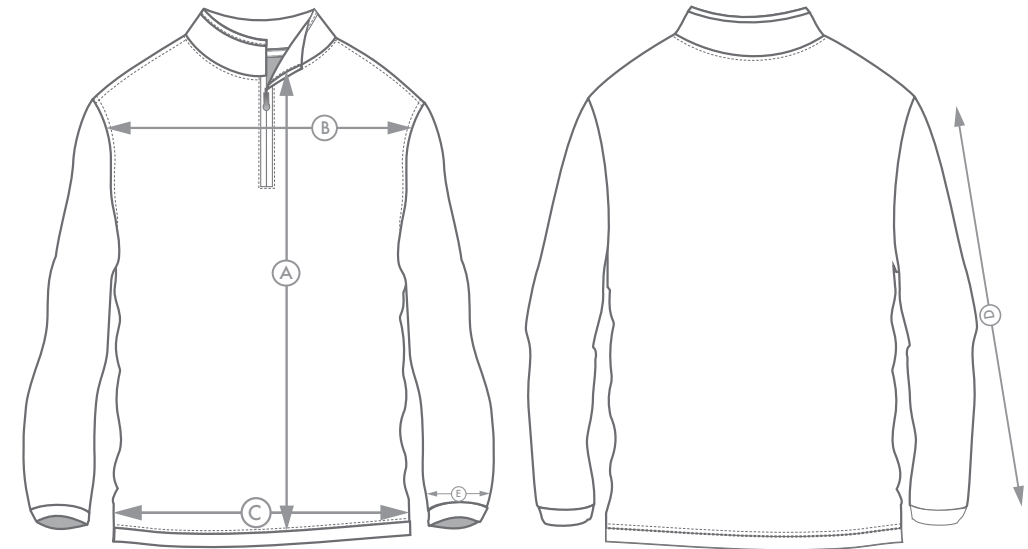

MEN'S WRESTLING 1/4 ZIP JACKET

SIZE: UNIT = INCHES

	XS	S	M	L	XL	2XL	3XL	4XL	5XL
A FRONT LENGTH	26	27	28	29	30	31	32	33	34
B 1/2 CHEST	18.5	19	21	23	24	26.5	28	29.5	31
C 1/2 FOOT	17.5	18	20	22	23.5	26	28	30	32
D SLEEVE LENGTH	21	23	24	25	26	27	27	27.5	28
E 1/2 CUFF	4.2	4.3	4.5	4.7	4.9	5.1	5.3	5.5	5.7

*THE MEASUREMENTS IN THE CHART ARE BASED ON MEASUREMENTS TAKEN FROM THE GARMENT, NOT THE BODY.

*FOR PURE MANUAL MEASUREMENT, THERE MAY BE A DEVIATION OF 1 INCH, WHICH BELONGS TO THE NORMAL RANGE.