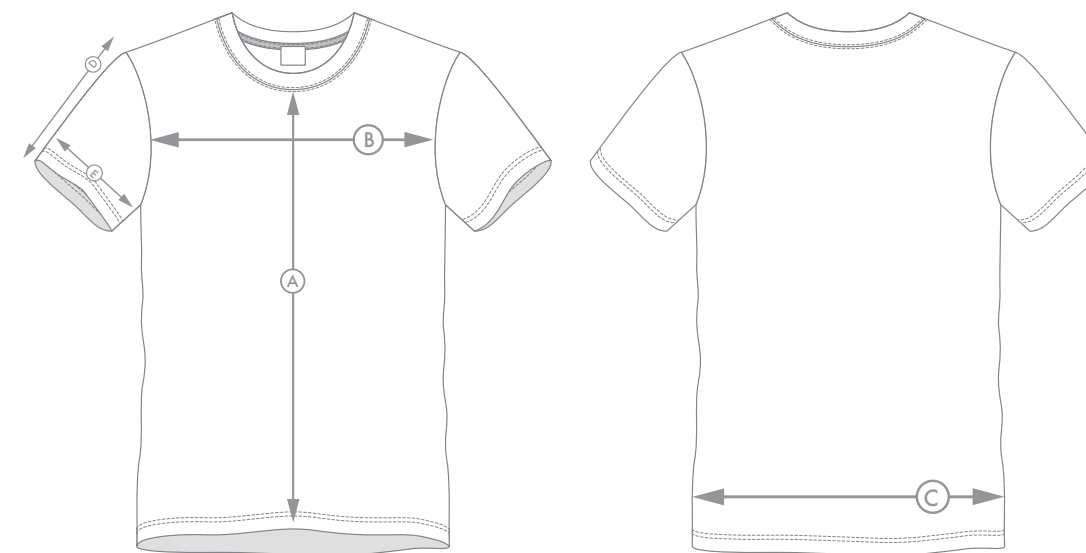

MEN'S ROUND NECK SHORT SLEEVES WRESTLING T-SHIRT

SIZE: UNIT = INCHES

	S	M	L	XL	2XL	3XL	4XL
A FRONT LENGTH	27.3	29.3	31	32	33	33.5	34.8
B 1/2 CHEST WIDTH	17.6	19.5	21.3	23.3	25.2	27.7	29.7
C 1/2 LEG OPENING	17.6	19.5	21.3	23.3	25.2	27.7	29.7
D LENGTH OF SHORT SLEEVE	9.2	9.4	9.7	9.9	10.2	10.4	10.7
E SHORT SLEEVE CUFF	6.4	6.7	6.9	7.2	7.4	7.7	7.9

*THE MEASUREMENTS IN THE CHART ARE BASED ON MEASUREMENTS TAKEN FROM THE GARMENT,NOT THE BODY.

*FOR PURE MANUAL MEASUREMENT,THERE MAY BE A DEVIATION OF 1 INCH,WHICH BELONGS TO THE NORMAL RANGE.