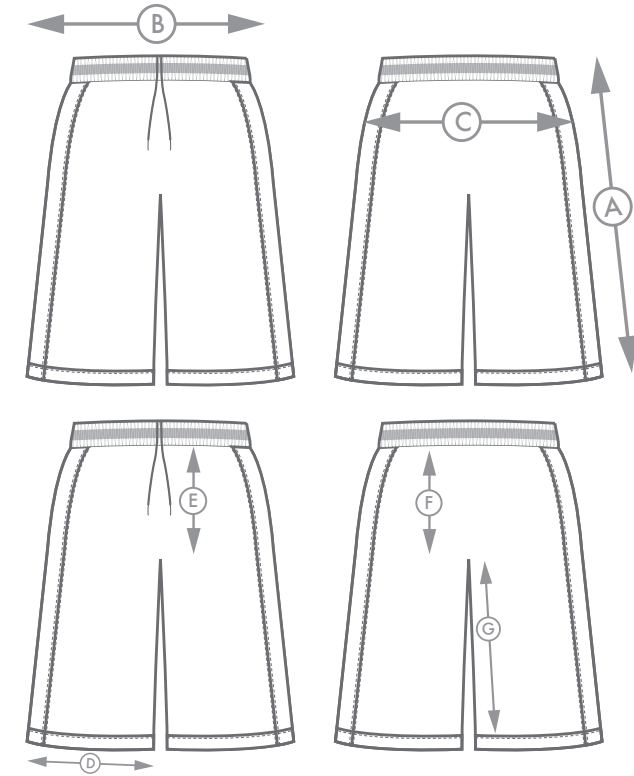

# MEN'S REVERSIBLE BASKETBALL SHORTS

SIZE: UNIT = INCHES

	S	M	L	XL	2XL	3XL	4XL
<b>A</b> LENGTH(INCLUDING WAIST)	21	21	21.5	22	22.5	23	23.5
<b>B</b> 1/2 WAIST	14	14.5	15.5	16	17	18	19
<b>C</b> 1/2 HIP	23	23.8	24.8	25.7	27.3	28.9	30.5
<b>D</b> 1/2 LEG OPENING	13	13	13.5	14	15	16	17
<b>E</b> FRONT RISE	14	14.3	14.3	14.4	14.9	15.5	16.1
<b>F</b> BACK RISE	17	17.1	17.1	17.2	17.8	18.4	19
<b>G</b> INSEAM	9	9	9.5	10	10	10	10

\*THE MEASUREMENTS IN THE CHART ARE BASED ON MEASUREMENTS TAKEN FROM THE GARMENT,NOT THE BODY.

\*FOR PURE MANUAL MEASUREMENT,THERE MAY BE A DEVIATION OF 1 INCH,WHICH BELONGS TO THE NORMAL RANGE.