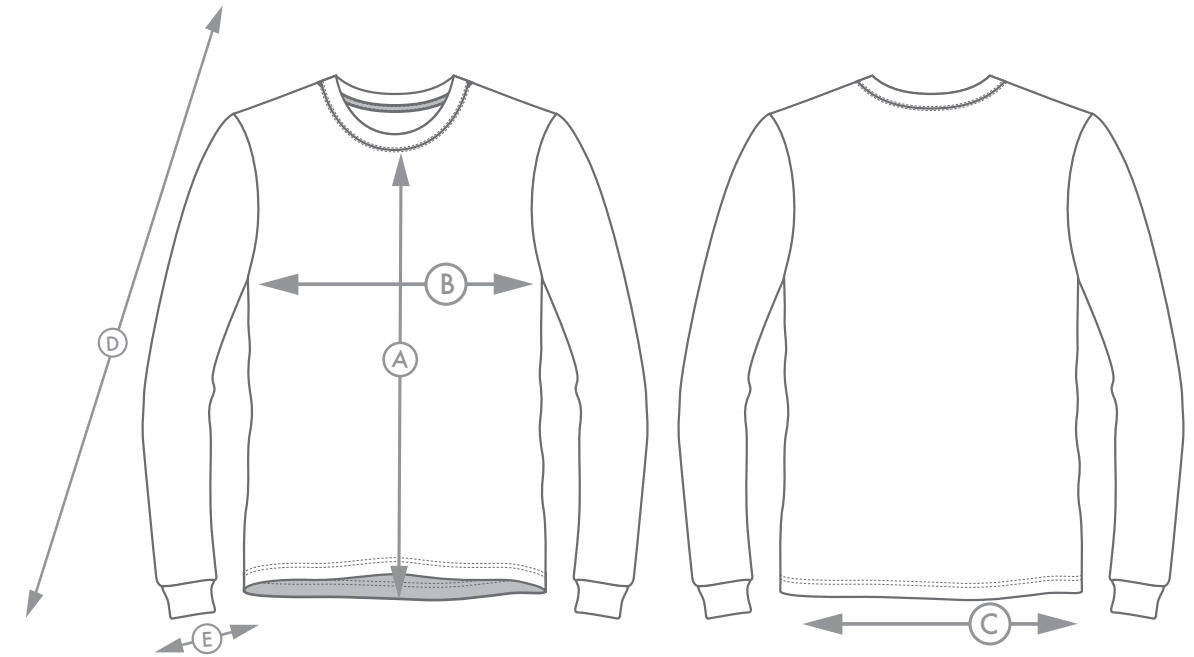

MEN'S FISHING LONG SLEEVE CREW NECK T-SHIRT

SIZE: UNIT = INCHES

| | XS | S | M | L | XL | 2XL | 3XL | 4XL |
|--------------------------|------|------|------|------|------|------|------|------|
| A FRONT LENGTH | 27 | 28 | 29 | 30 | 31 | 32 | 33 | 34 |
| B 1/2 CHEST WIDTH | 18.5 | 20.2 | 22.2 | 24.2 | 26.2 | 28.2 | 30.2 | 31.5 |
| C 1/2 HEM | 18.5 | 20.2 | 22.2 | 24.2 | 26.2 | 28.2 | 30.2 | 31.5 |
| D SLEEVE LENGTH | 29.5 | 30.5 | 31 | 32 | 32.5 | 33.5 | 34 | 34.7 |
| E 1/2 CUFF | 4.7 | 4.9 | 5.1 | 5.3 | 5.4 | 5.6 | 5.8 | 6 |

*THE MEASUREMENTS IN THE CHART ARE BASED ON MEASUREMENTS TAKEN FROM THE GARMENT, NOT THE BODY.

*FOR PURE MANUAL MEASUREMENT, THERE MAY BE A DEVIATION OF 1 INCH, WHICH BELONGS TO THE NORMAL RANGE.