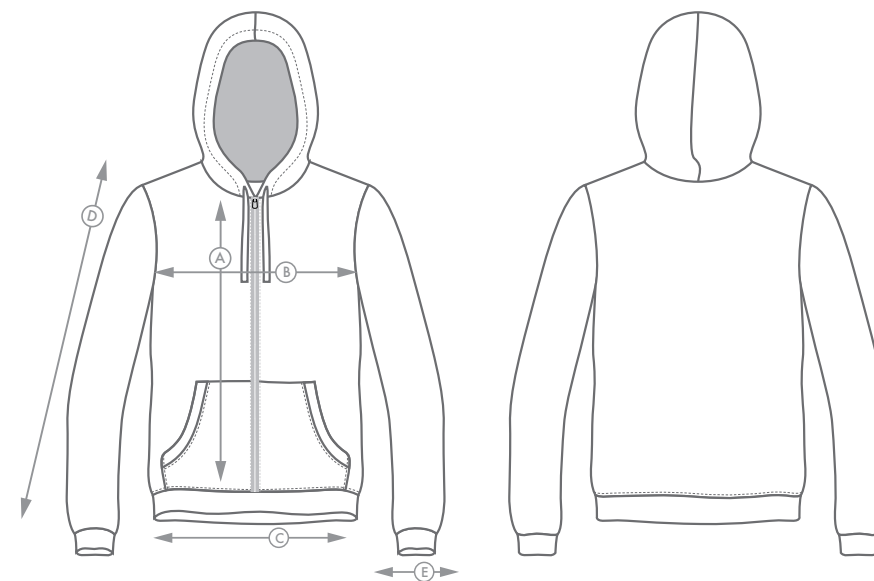

## MEN'S ESPORTS FULL ZIP HOODIE

SIZE: UNIT = INCHES

	S	M	L	XL	2XL	3XL	4XL	5XL	6XL	7XL	8XL
<b>A</b> FRONT LENGTH	26.7	27.7	28.7	29.7	30.6	31.6	32.6	33.6	34.5	35.5	36.5
<b>B</b> 1/2 CHEST WIDTH	21.1	22.5	24	25.5	26.9	28.4	29.9	31.4	32.8	34.2	35.8
<b>C</b> 1/2 HEM	16.6	18.1	19.5	21	22.5	23.9	25.4	26.9	28.4	29.8	31.3
<b>D</b> SLEEVE LENGTH	29.2	30.5	31.7	32.9	34.2	35.5	36.7	38	39.3	40.5	41.8
<b>E</b> 1/2 CUFF	3.7	3.9	4.2	4.4	4.6	4.9	5.1	5.4	5.6	5.9	6.1

\*THE MEASUREMENTS IN THE CHART ARE BASED ON MEASUREMENTS TAKEN FROM THE GARMENT, NOT THE BODY.

\*FOR PURE MANUAL MEASUREMENT, THERE MAY BE A DEVIATION OF 1 INCH, WHICH BELONGS TO THE NORMAL RANGE.