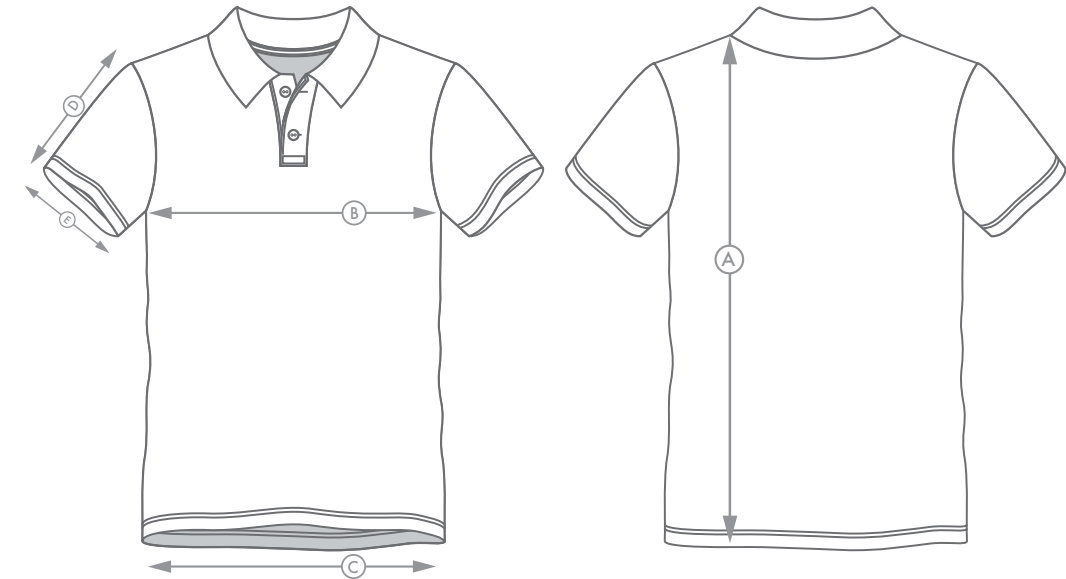

## MEN'S DART SHORT SLEEVE POLO

SIZE: UNIT = INCHES

		3XS	2XS	XS	S	M	L	XL
<b>A</b>	CENTRE BACK LENGTH	25.9	26.7	27.5	28.3	29.5	30.3	31.4
<b>B</b>	1/2 CHEST	18.5	19.3	20.1	20.9	22	22.9	24
<b>C</b>	1/2 FOOT	18.1	18.9	19.7	20.5	21.6	22.4	23.6
<b>D</b>	SLEEVE LENGTH	8.1	8.5	8.9	9.3	9.7	10.1	10.5
<b>E</b>	1/2 CUFF	6.4	6.6	6.8	7	7.2	7.4	7.6

\*THE MEASUREMENTS IN THE CHART ARE BASED ON MEASUREMENTS TAKEN FROM THE GARMENT, NOT THE BODY.

\*FOR PURE MANUAL MEASUREMENT, THERE MAY BE A DEVIATION OF 1 INCH, WHICH BELONGS TO THE NORMAL RANGE.