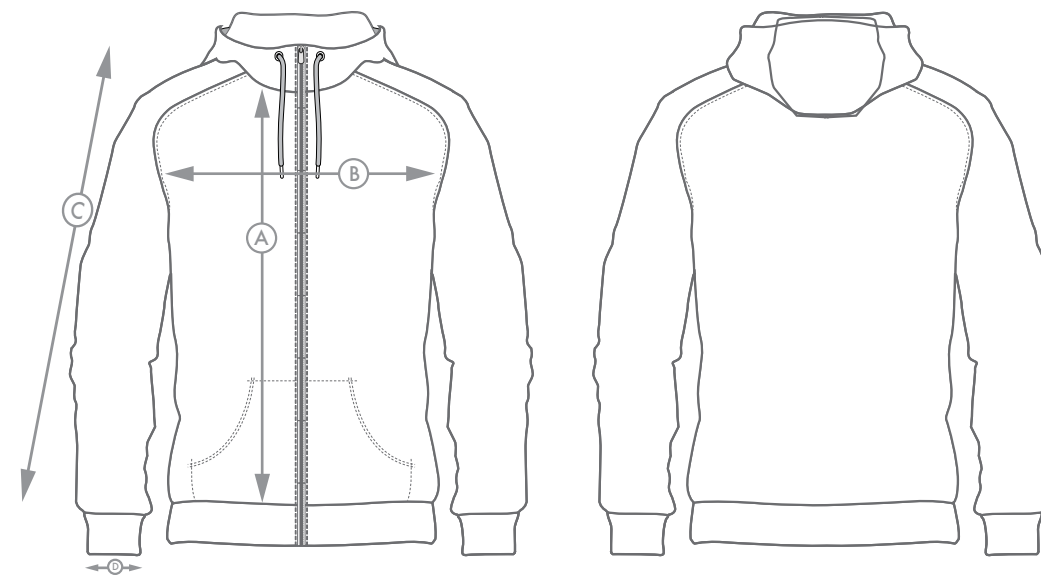

MEN'S DART FULL ZIP HOODIES

SIZE: UNIT = INCHES

	XS	S	M	L	XL	2XL	3XL
A FRONT LENGTH	27	28	29.5	30.5	32	33.5	34
B 1/2 CHEST	19.5	20.5	22	23	24.5	26	27.5
C SLEEVE LENGTH (COLLAR TO CUFF)	28.1	29	30.2	31	32.2	33.3	34.5
D 1/2 CUFF	3.4	3.6	3.9	4.1	4.3	4.6	4.8

*THE MEASUREMENTS IN THE CHART ARE BASED ON MEASUREMENTS TAKEN FROM THE GARMENT,NOT THE BODY.

*FOR PURE MANUAL MEASUREMENT,THERE MAY BE A DEVIATION OF 1 INCH,WHICH BELONGS TO THE NORMAL RANGE.