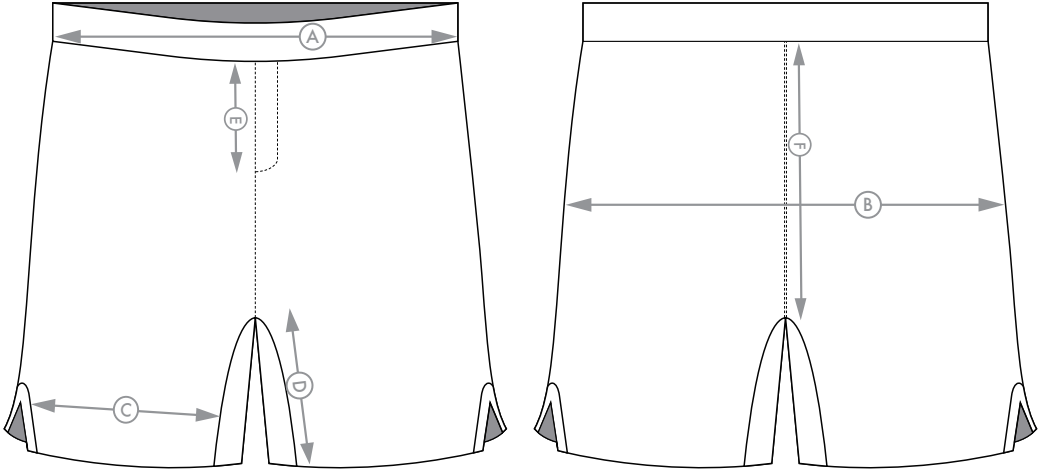

MEN'S CHART OF MMA SHORTS WITHOUT WAIST TAG

SIZE: UNIT = INCHES

	XS	S	M	L	XL	2XL	3XL
A FULL WAIST	26.3	27	29	32	35	38	41
B 1/2 HIP	19.5	20	21	23.5	25	27.5	28.8
C 1/2 LEG OPENING	11.8	12.1	12.7	14.1	14.9	16.3	17.2
D INSEAM	7	7	7	7	7	7	7
E FRONT RISE(NOT INCLUDING WAIST&CROTCH)	7.1	7.4	7.9	8.4	8.9	9.4	9.9
F BACK RISE (NOT INCLUDING WAIST&CROTCH)	8.7	9	9.6	10.2	10.7	11.3	11.9

*THE MEASUREMENTS IN THE CHART ARE BASED ON MEASUREMENTS TAKEN FROM THE GARMENT,NOT THE BODY.

*FOR PURE MANUAL MEASUREMENT,THERE MAY BE A DEVIATION OF 1 INCH,WHICH BELONGS TO THE NORMAL RANGE.