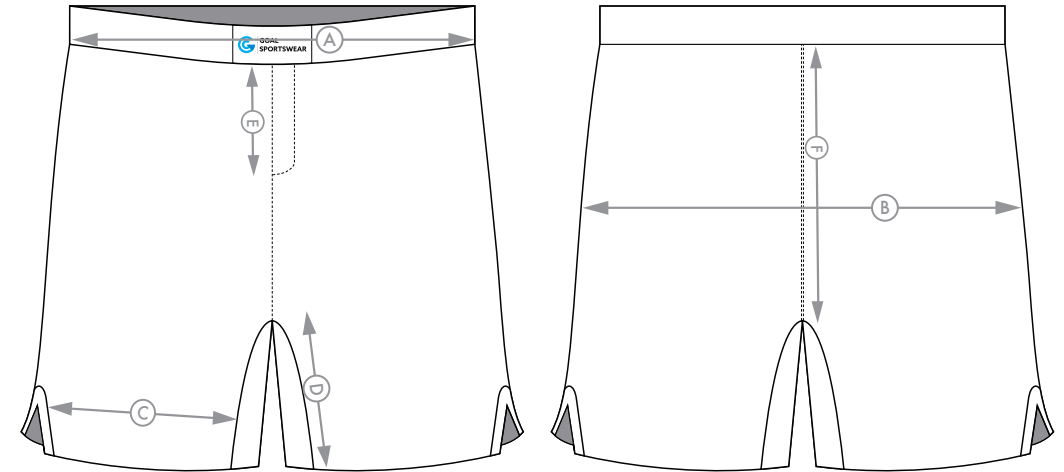

# MEN'S CHART OF MMA SHORTS WITH WAIST TAG

SIZE: UNIT = INCHES

	XS	S	M	L	XL	2XL	3XL
<b>A</b> FULL WAIST	21.3	22	24	27	30	33	36
<b>B</b> 1/2 HIP	19.5	20	21	23.5	25	27.5	28.8
<b>C</b> 1/2 LEG OPENING	11.8	12.1	12.7	14.1	14.9	16.3	17.2
<b>D</b> INSEAM	7	7	7	7	7	7	7
<b>E</b> FRONT RISE(NOT INCLUDING WAIST&CROTCH)	7.1	7.4	7.9	8.4	8.9	9.4	9.9
<b>F</b> BACK RISE (NOT INCLUDING WAIST&CROTCH)	8.7	9	9.6	10.2	10.7	11.3	11.9

\*THE MEASUREMENTS IN THE CHART ARE BASED ON MEASUREMENTS TAKEN FROM THE GARMENT,NOT THE BODY.

\*FOR PURE MANUAL MEASUREMENT,THERE MAY BE A DEVIATION OF 1 INCH,WHICH BELONGS TO THE NORMAL RANGE.