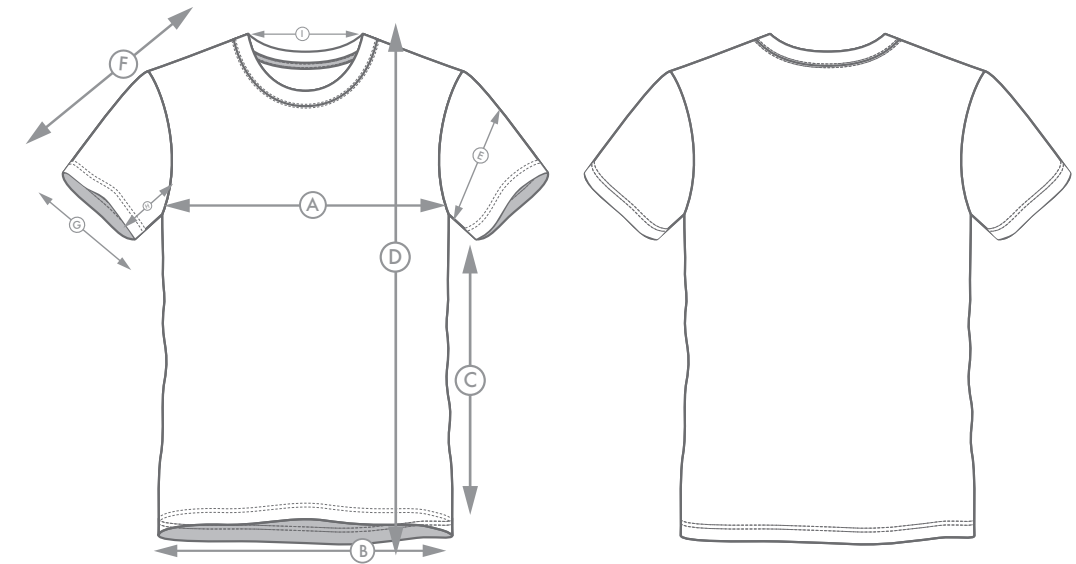

MEN'S BASKETBALL SHORT SLEEVE SHOOTER SHIRTS

SIZE: UNIT = INCHES

	S	M	L	XL	2XL	3XL
A 1/2 CHEST WIDTH	38	40	42	46	50	54
B HEM	38	40	42	46	50	54
C SIDE SEAM LENGTH	18	18.5	19	19.5	20	20.5
D FRONT LENGTH	27	28	28.5	29	29.5	30
E BICEP	10	10.5	11	11.5	12	12.5
F SLEEVE LENGTH	14	14.5	15	15.5	16	17
G 1/2CUFF	6	6.5	7	7.5	8	8.5
H AXILLA SLEEVE WIDTH	4	4.5	5	5.5	6	6.5
I NECK WIDTH	5	5.5	6	6.5	7	7.5

*THE MEASUREMENTS IN THE CHART ARE BASED ON MEASUREMENTS TAKEN FROM THE GARMENT,NOT THE BODY.

*FOR PURE MANUAL MEASUREMENT,THERE MAY BE A DEVIATION OF 1 INCH,WHICH BELONGS TO THE NORMAL RANGE.