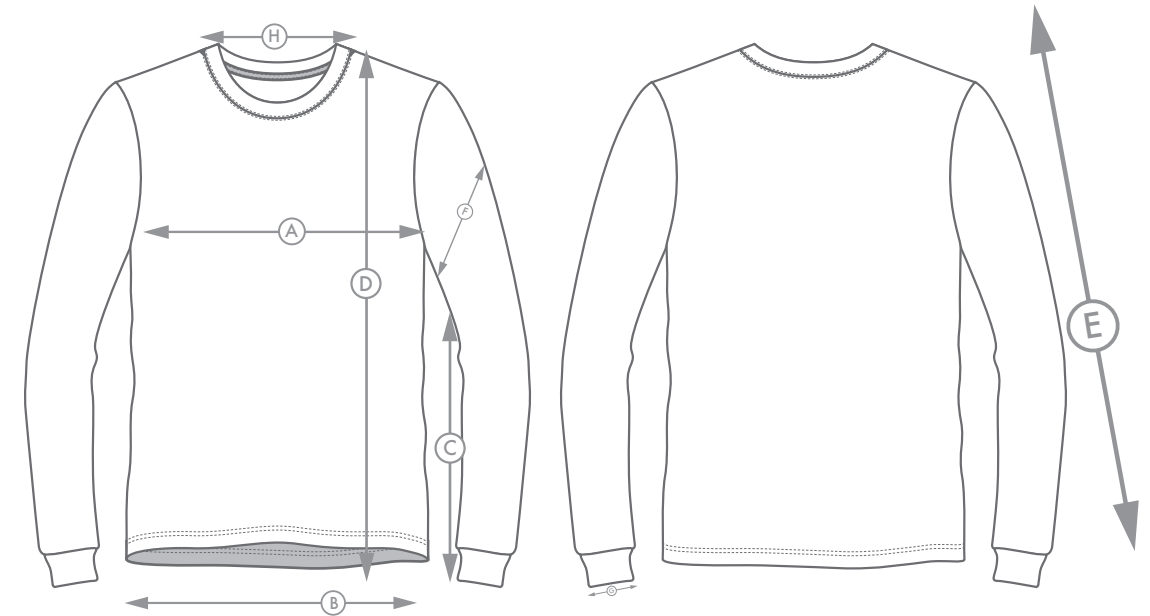

# MEN'S BASKETBALL LONG SLEEVE SHOOTER SHIRTS

SIZE: UNIT = INCHES

	S	M	L	XL	2XL	3XL
<b>A</b> CHEST WIDTH	40	42	44	46	48	50
<b>B</b> HEM	40	42	44	46	48	50
<b>C</b> SIDE SEAM LENGTH	17	17.5	18	18.5	19	19.5
<b>D</b> FRONT LENGTH	28.5	29	29.5	30	30.5	31
<b>E</b> SLEEVE LENGTH	30	30.5	31	32	32.5	33.5
<b>F</b> AXILLA SLEEVE WIDTH	6	6.5	7	7.5	8	8.5
<b>G</b> 1/2CUFF	4	4	4.5	4.5	5	5.5
<b>H</b> NECK WIDTH	7.5	7.8	8	8.3	8.5	8.8

\*THE MEASUREMENTS IN THE CHART ARE BASED ON MEASUREMENTS TAKEN FROM THE GARMENT,NOT THE BODY.

\*FOR PURE MANUAL MEASUREMENT,THERE MAY BE A DEVIATION OF 1 INCH,WHICH BELONGS TO THE NORMAL RANGE.