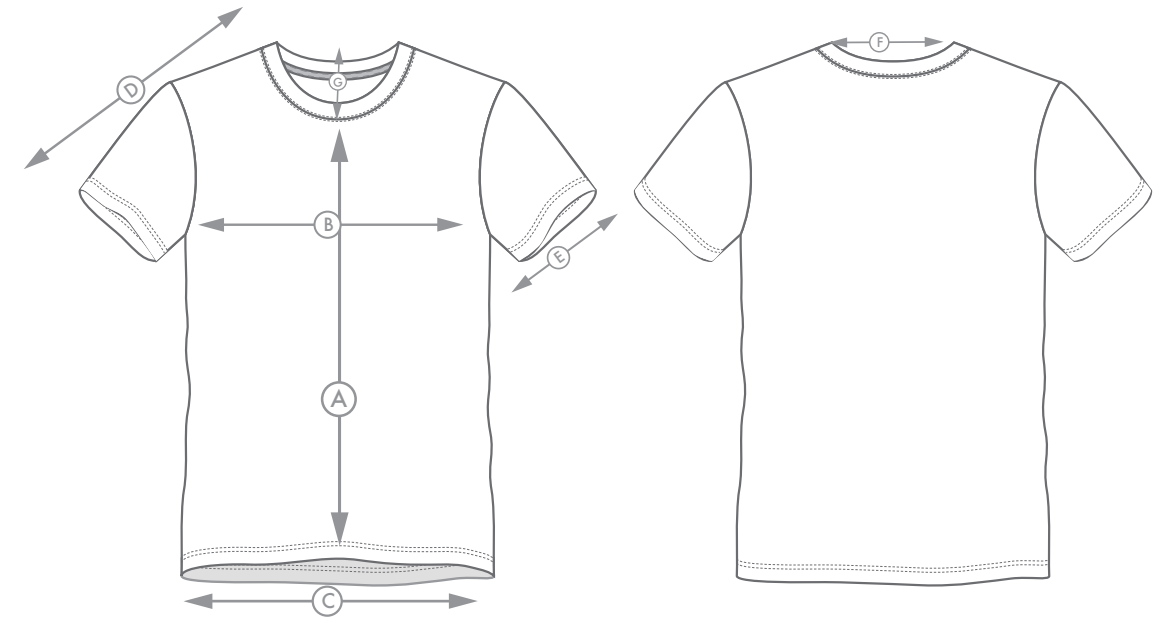

# MEN'S BASEBALL SHORT SLEEVES TEE

SIZE: UNIT =INCHES

	XS	S	M	L	XL	2XL	3XL	4XL	5XL	6XL	7XL
<b>A</b> FRONT LENGTH	26	27	28	30	30.5	31	31.5	32	32.5	33	33.5
<b>B</b> 1/2 CHEST WIDTH	19.3	20	20.5	21.5	23	23.5	24	24.5	25	25.5	26
<b>C</b> 1/2 HEM	19.3	20	20.5	21.5	23	23.5	24	24.5	25	25.5	26
<b>D</b> SLEEVE LENGTH (COLLAR TO CUFF)	14.2	14.5	15	15.5	16	17	18	19	20	21	22
<b>E</b> 1/2CUFF	6.8	7	7	7.5	8	8	8	8	8	8	8
<b>F</b> NECK WIDTH	8.1	8.2	8.4	8.6	8.8	9	9.2	9.4	9.6	9.8	10
<b>G</b> FRONT NECK DROP	4.1	4.1	4.2	4.3	4.4	4.5	4.6	4.7	4.8	4.9	5

\*THE MEASUREMENTS IN THE CHART ARE BASED ON MEASUREMENTS TAKEN FROM THE GARMENT,NOT THE BODY.

\*FOR PURE MANUAL MEASUREMENT,THERE MAY BE A DEVIATION OF 1 INCH,WHICH BELONGS TO THE NORMAL RANGE.