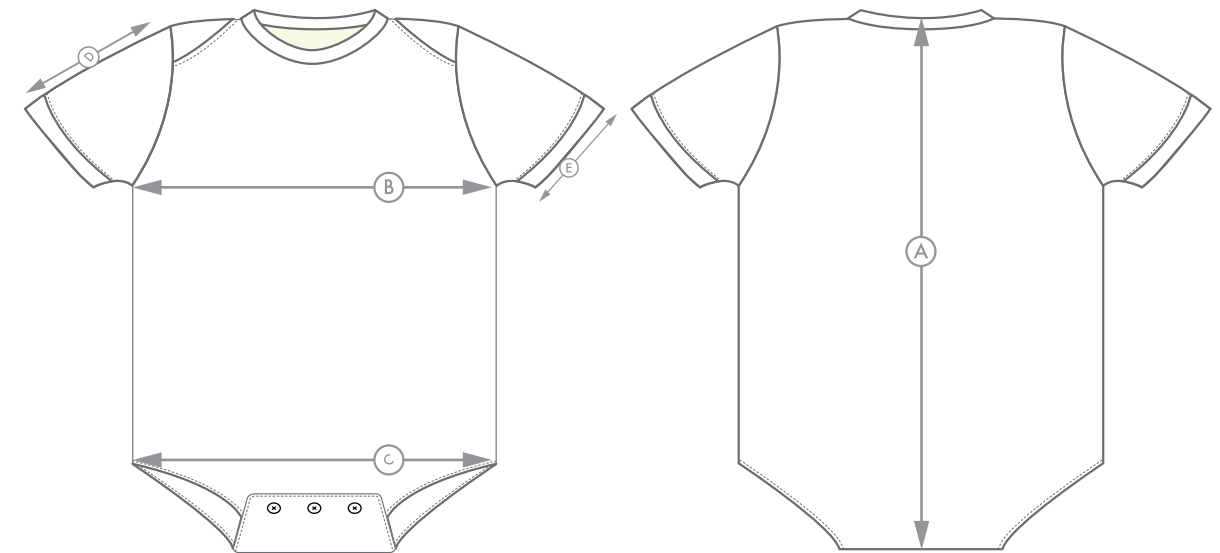

BABY BASEBALL UNIFORM

SIZE: UNIT = INCHES

	0-3	3-6	6-12	12-18	24
A FRONT LENGTH	14	14.5	16.3	17.3	18.3
B 1/2 CHEST WIDTH	8.1	8.3	8.6	9.4	10.3
C 1/2 LEG OPENING WIDTH	8.4	8.6	8.9	9.7	10.6
D SLEEVE LENGTH	3.5	3.7	3.9	4.3	4.7
E 1/2 CUFF	3.2	3.3	3.3	3.5	3.7

*THE MEASUREMENTS IN THE CHART ARE BASED ON MEASUREMENTS TAKEN FROM THE GARMENT,NOT THE BODY.

*FOR PURE MANUAL MEASUREMENT,THERE MAY BE A DEVIATION OF 1 INCH,WHICH BELONGS TO THE NORMAL RANGE.